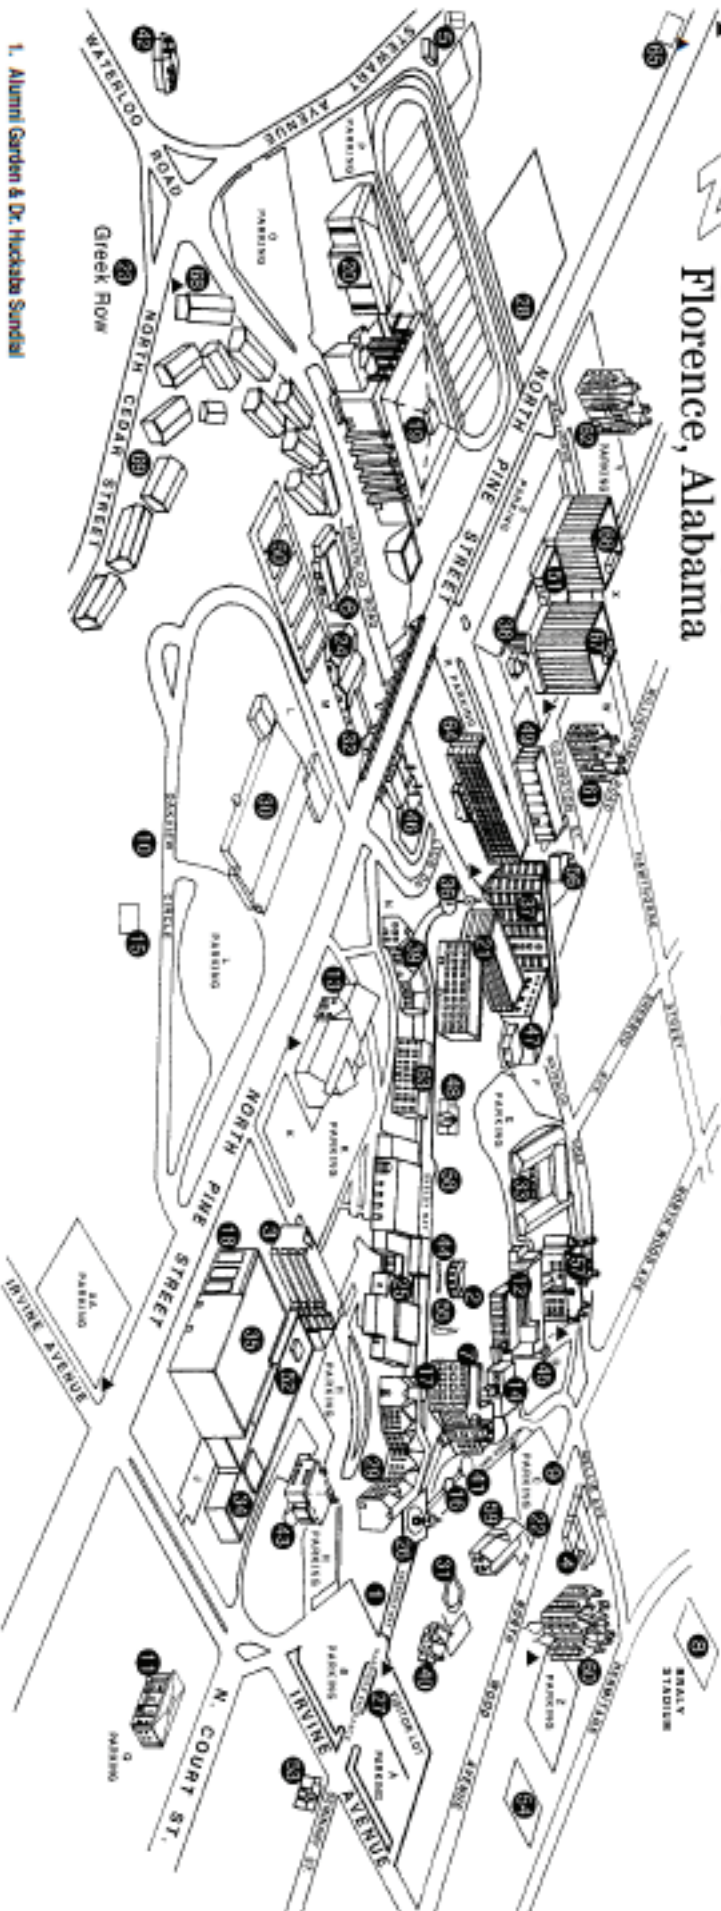

UNIVERSITY OF NORTH ALABAMA

Florence, Alabama

1. Alumni Garden & Dr. Hackaba Sundel
2. (Memorial) Amphitheater
3. Art Building - AB
4. Budget Student Center
5. Baseball Press Box & Locker Room
6. Bennett Infirmary
7. Bible Graves Hall - G
8. Braly Municipal Stadium
9. Center for Women's Studies
10. Christian Student Center
11. Coby Hall
12. Collier Library
13. Communications Building - CB
14. Computer Center
15. Cooperative Campus Ministries
16. (Dr. Luckey) Crocker Fountain
17. (Drs. Jack & Margie) Crocker Fountain
18. (Lurleen B. Walslow) Fine Arts Center
19. Flowers Hall - FH
20. Flowers Hall Annex
21. Floyd Hall (Science Building) - FSB
22. Forensic Science Building
23. Greek Row
24. Greenhouse
25. (Robert M.) Gullist University Center - GUC
26. (Laura M.) Harrison Plaza
27. Information Kiosk
28. Intramural Field
29. Keller Hall/Burn Wing - KR
30. Kilby School - KS
31. (George H. Carroll) Lion Habitat
32. Maintenance Building
33. Mathematics Building - MAB
34. Music Building - MB
35. (E.B.) Norton Auditorium - NA
36. (Nancy D. & Jack) Opier Street Clock
37. Parking Facility
38. Planetarium/Observatory - PL
39. Powers Hall (International Student Services)
40. President's Home
41. Pride of Lions
42. Public Safety Building
43. Rogers Hall Alumni House
44. ROTC Commemorative Garden
45. Smith Bell Tower & Wesleyan Bell
46. Steam Plant
47. (Roy S.) Stevens Hall - SH
48. (Leo's) Stone Lodge - SL
49. Student Recreation Center
50. Tennis Courts
51. Towers Cafeteria
52. University Art Gallery (Visual Arts)
53. University Student Publications (For Ala newspaper and Diorama Yearbook)
54. Varsity Tennis Courts
55. Victory Flame & Frank Fleming Lion
56. Wesley Foundation
57. Wesleyan Hall and Annex - W/WA
58. (Mary Frances Potts) Wilbanks Memorial Garden
59. Willingham Hall
60. Housing and Residence Halls
61. Appleby East & Appleby West
62. Corington Hall
63. Hawthorne Hall
64. Lafayette Hall
65. LaGrange Hall
66. Lions Gate Apartments
67. Rice Hall
68. University Apartments (1-50)
69. University Apartments (A 1-17, B 1-15)
70. East Campus - 1640 Turne Ave. (formerly Powell School)
71. Soccer Field - North Florence Park
72. Softball Field - Cox Creek Park

▲ Itinerant Bus Stop